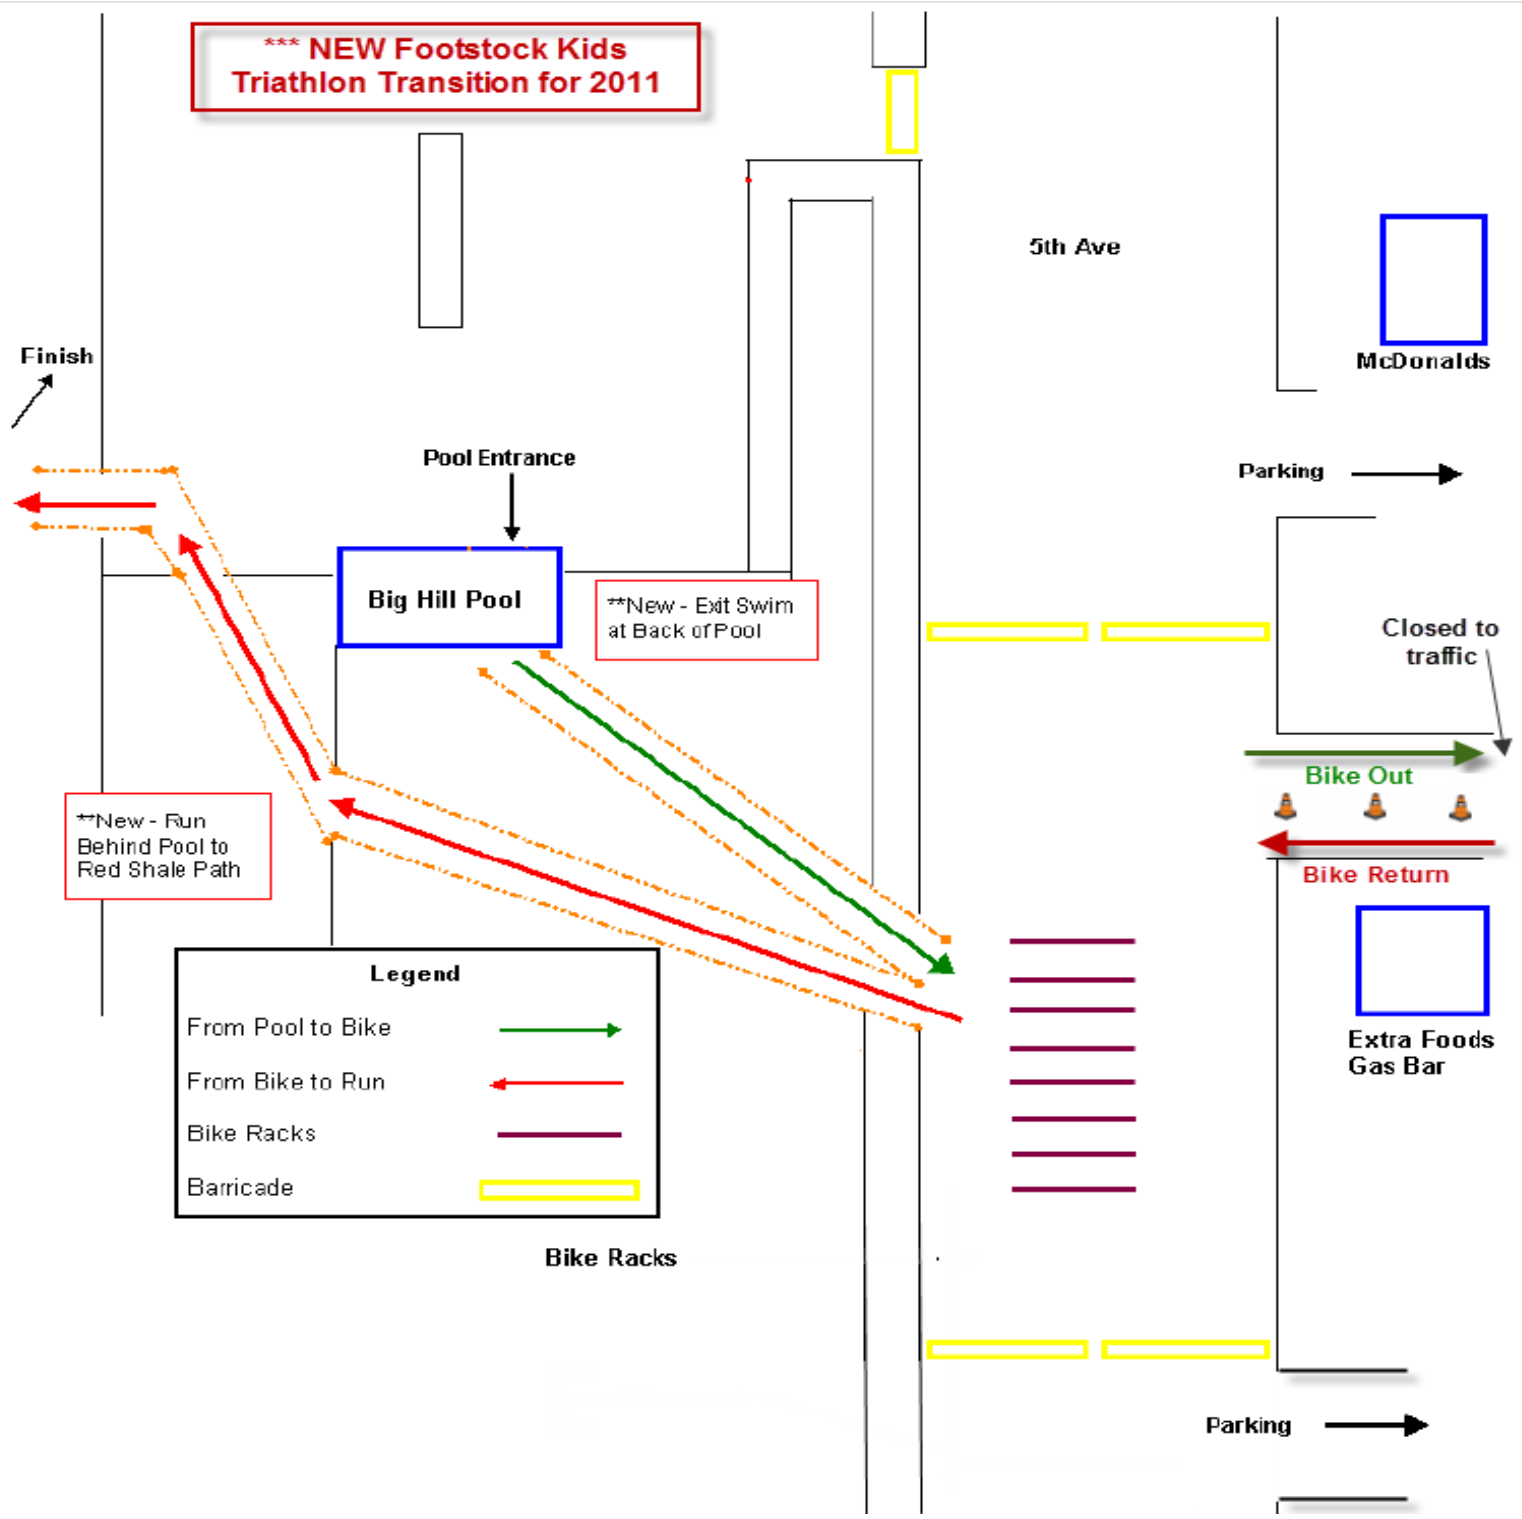

***** NEW Footstock Kids Triathlon Transition for 2011**

Finish

Pool Entrance

Big Hill Pool

**New - Exit Swim at Back of Pool

5th Ave

McDonalds

Parking

Closed to traffic

Bike Out

Bike Return

Extra Foods Gas Bar

**New - Run Behind Pool to Red Shale Path

Legend

- From Pool to Bike →
- From Bike to Run ←
- Bike Racks —
- Barricade

Bike Racks

Parking